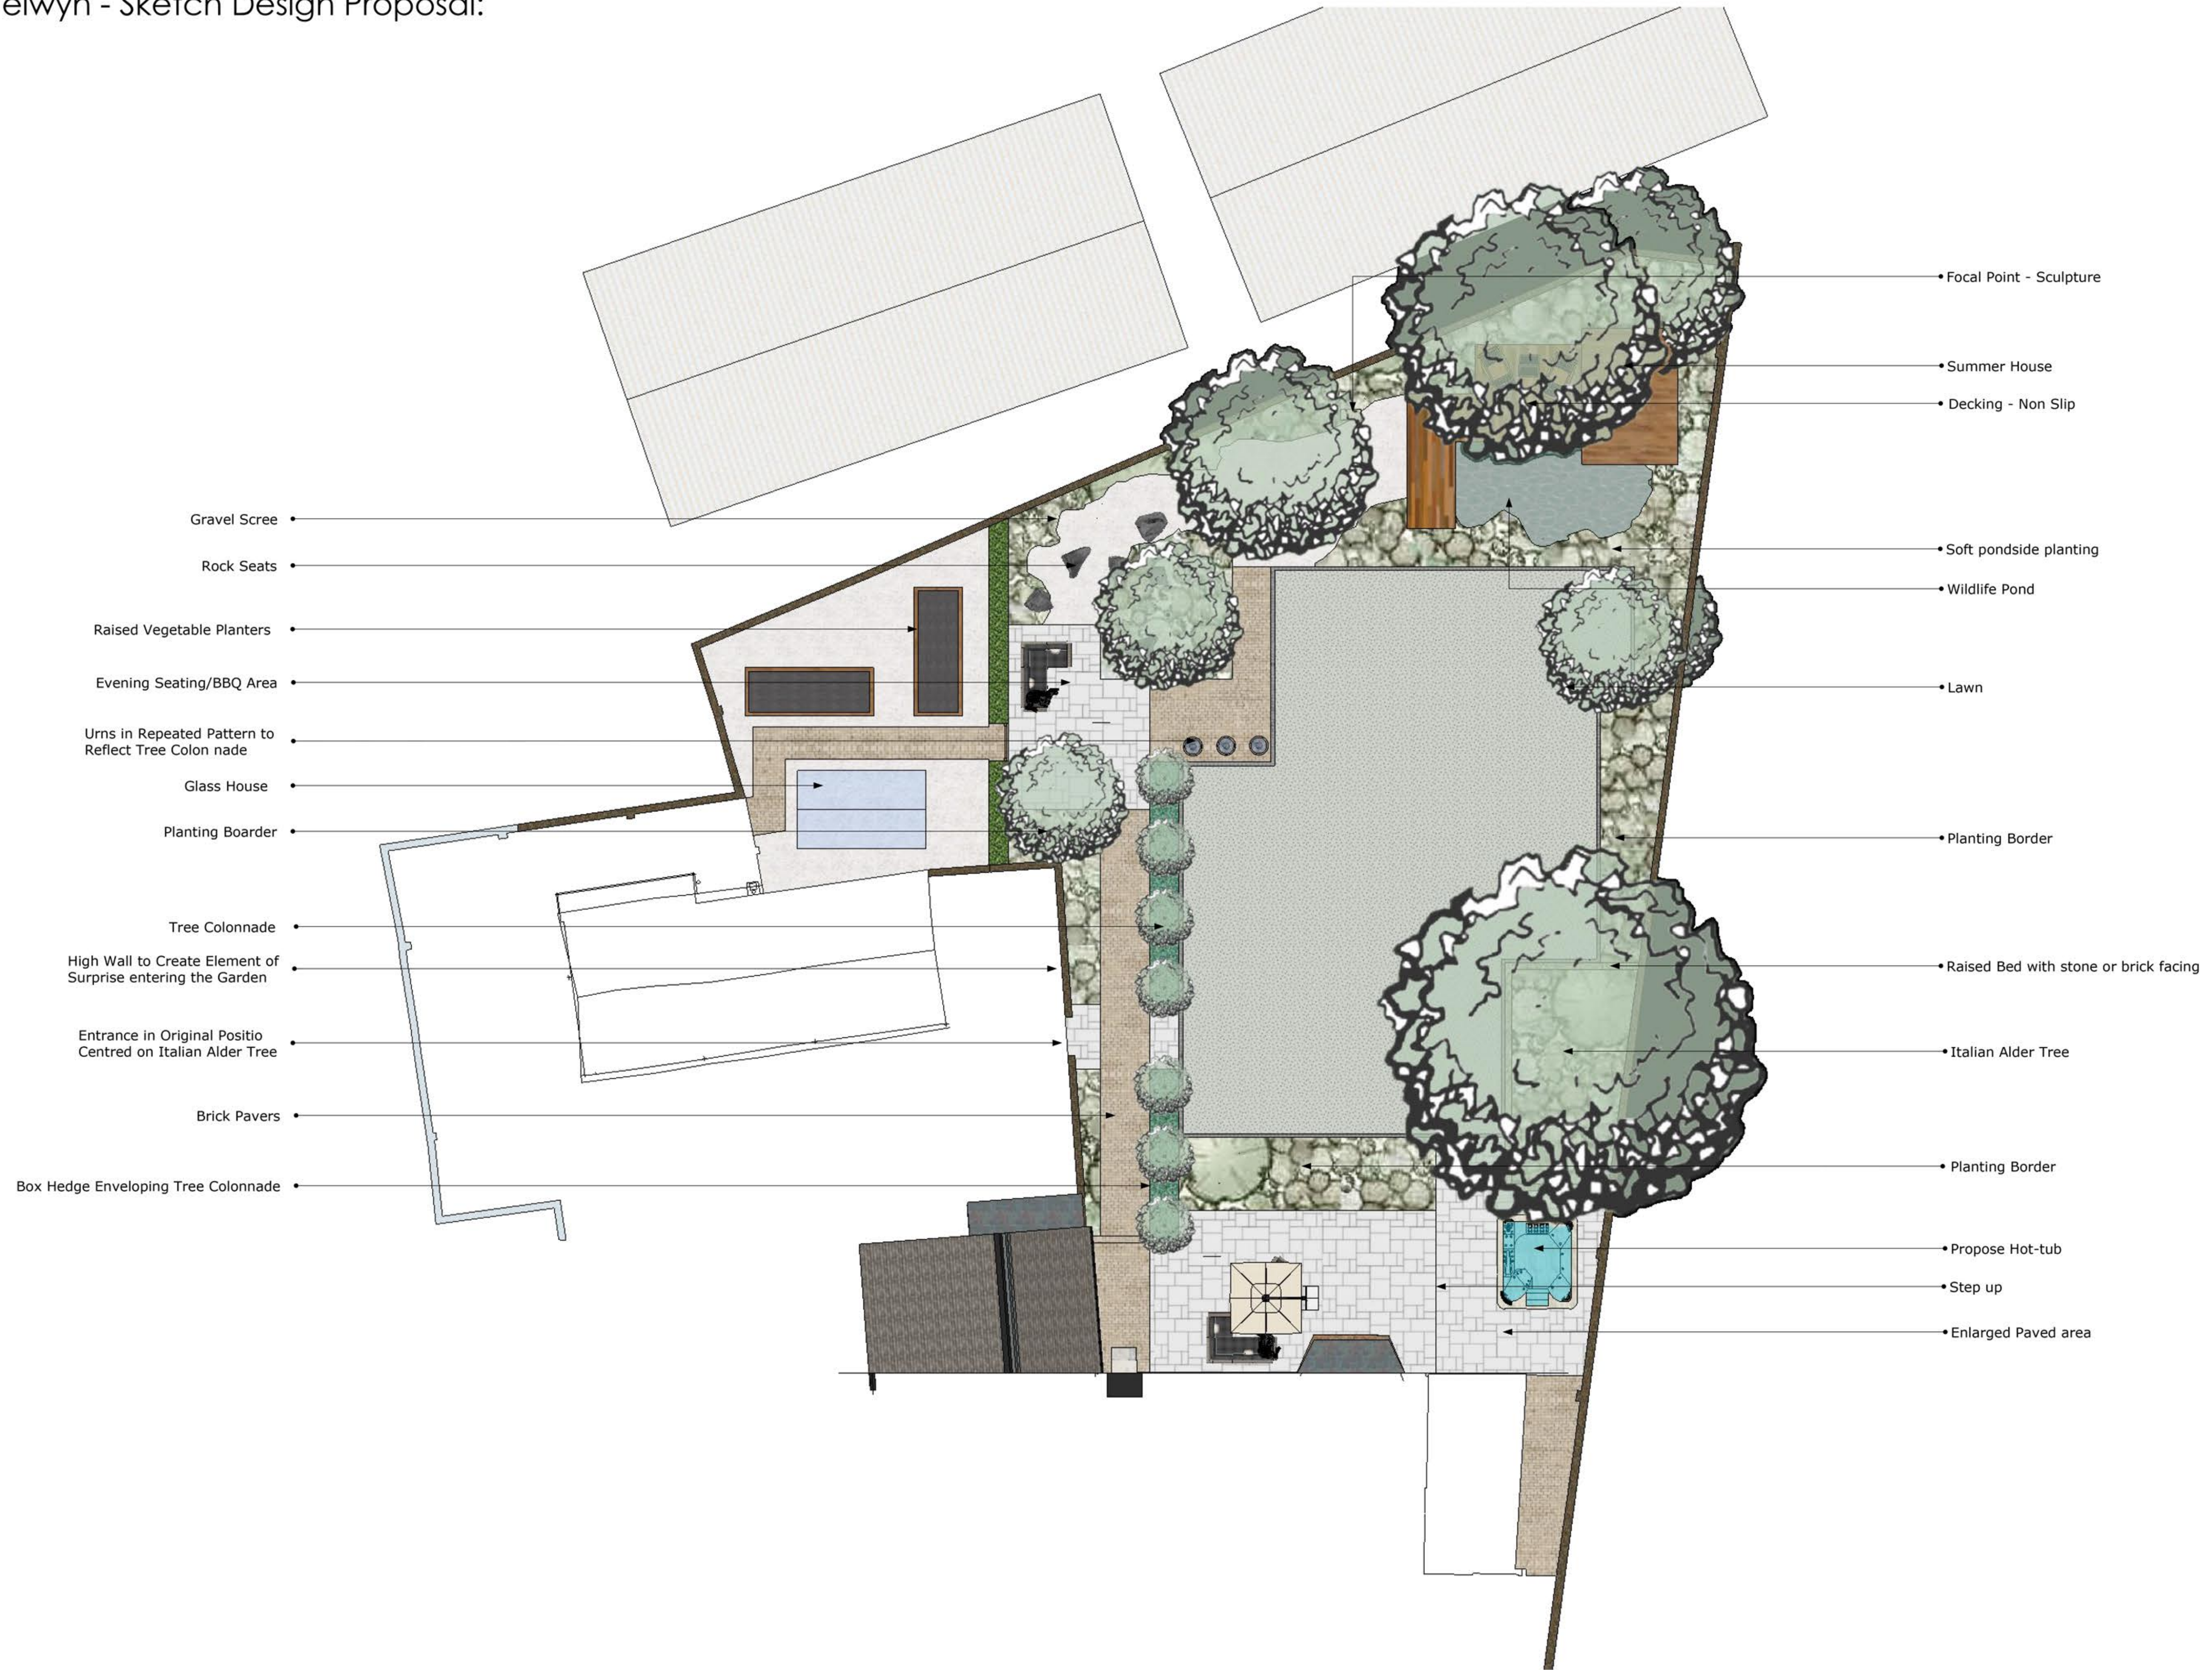

Welwyn - Sketch Design Proposal:

- Focal Point - Sculpture
- Summer House
- Decking - Non Slip
- Soft pondside planting
- Wildlife Pond
- Lawn
- Planting Border
- Raised Bed with stone or brick facing
- Italian Alder Tree
- Planting Border
- Propose Hot-tub
- Step up
- Enlarged Paved area
- Gravel Scree
- Rock Seats
- Raised Vegetable Planters
- Evening Seating/BBQ Area
- Urns in Repeated Pattern to Reflect Tree Colonade
- Glass House
- Planting Boarder
- Tree Colonnade
- High Wall to Create Element of Surprise entering the Garden
- Entrance in Original Positio Centred on Italian Alder Tree
- Brick Pavers
- Box Hedge Enveloping Tree Colonnade

TIM CORKE SCULPTURE AND GARDEN DESIGN

Tim Corke Sculpture and Garden Design
82 St Michaels Drive,
Roxwell Road, Writtle,
Chelmsford, Essex. CM1 4NU

t: 01245 248578
e: tim@timcorke.studio
m: 07949837968

Sculpture and Garden Design

title:
Sketch Design with Tree Canopy

customer:
Chris and Sarah
Welwyn

scale: 1:100	drawing #: Sketch 2
date: 11/05/18	designer:
reference:	amendment: