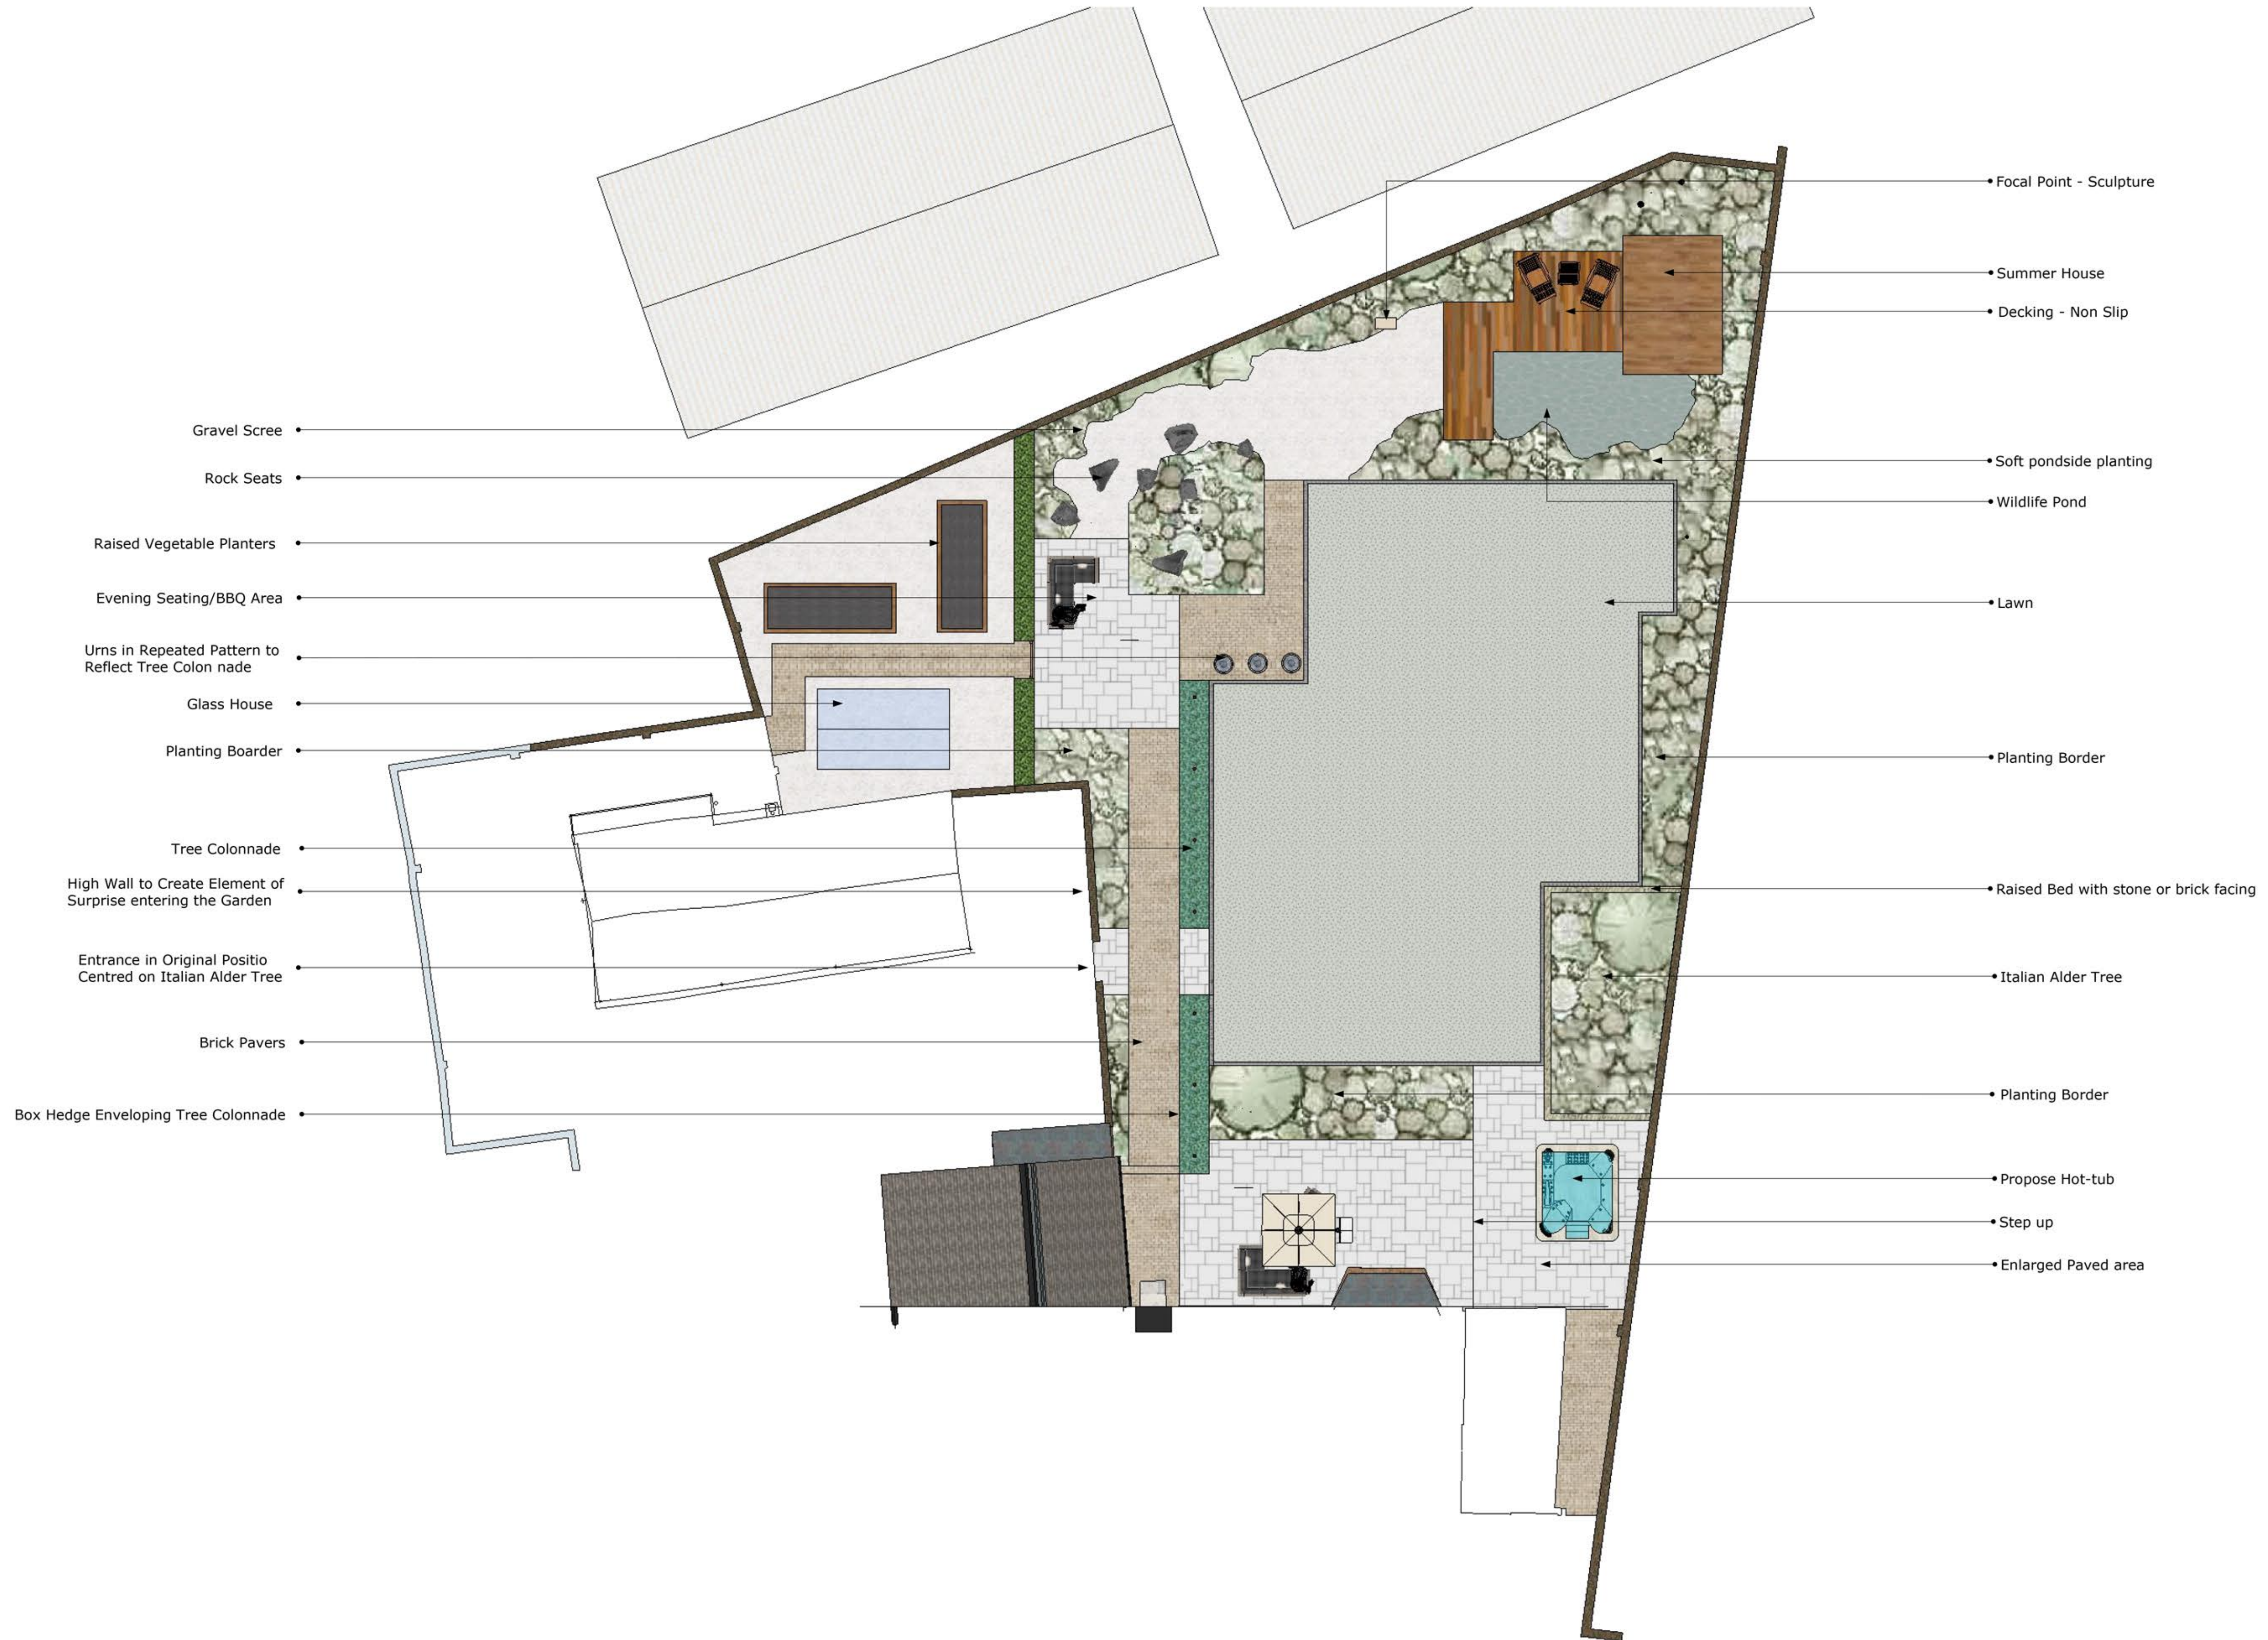

Welwyn - Sketch Design Proposal:

- Focal Point - Sculpture
- Summer House
- Decking - Non Slip
- Soft pondside planting
- Wildlife Pond
- Lawn
- Planting Border
- Raised Bed with stone or brick facing
- Italian Alder Tree
- Planting Border
- Propose Hot-tub
- Step up
- Enlarged Paved area
- Gravel Scree
- Rock Seats
- Raised Vegetable Planters
- Evening Seating/BBQ Area
- Urns in Repeated Pattern to Reflect Tree Colonade
- Glass House
- Planting Boarder
- Tree Colonnade
- High Wall to Create Element of Surprise entering the Garden
- Entrance in Original Positio Centred on Italian Alder Tree
- Brick Pavers
- Box Hedge Enveloping Tree Colonnade

TIM CORKE SCULPTURE AND GARDEN DESIGN
Tim Corke Sculpture and Garden Design
82 St Michaels Drive,
Roxwell Road, Writtle,
Chelmsford, Essex. CM1 4NU
t: 01245 248578
e: www.neweden.co.uk
e: info@neweden.co.uk
m: 07949837966

Sculpture and Garden Design

title:
Sketch Design - No Tree Canopy

customer:
Chris and Sarah
Welwyn

scale: 1:100	drawing #: Sketch 2
date: 11/05/18	designer:
reference:	amendment: